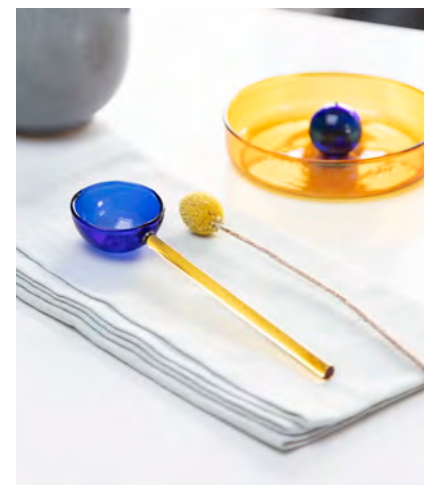

DUO TONE SPOON

Food-grade spoons, handcrafted from borosilicate laboratory glass. Perfect for spices, stirring your favourite drink or simply for display, our sculptural spoons bring colour and design to the table.

Inspired by laboratory measuring spoons, our design evokes an apothecary vibe with a colourful twist. Incredibly tactile, the spoons are a joy to use. Every design detail of our spoon is important and functional, from the depth of the scoop to the length of the slender handle. It can be the perfect coffee scoop, serving your morning yoghurt, or flip it and use as a stir stick for a cocktail.