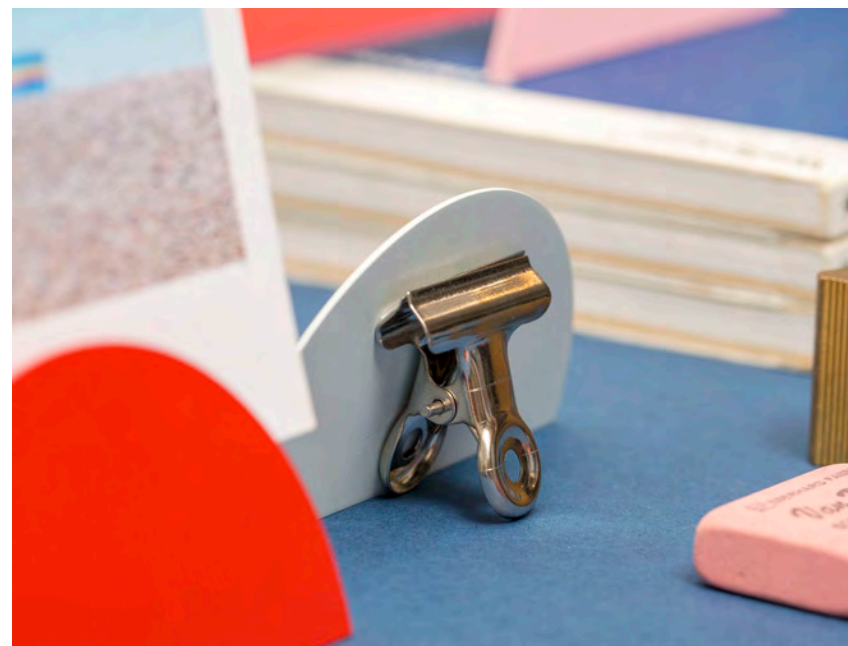

The dual-purpose vase allows you to make the most of your bouquet. As flowers start to fade, flip the vase and breathe new life into the remaining stems.

Hand-crafted from recycled borosilicate laboratory glass, the vases display clean geometric lines, complementing the natural florals within. Simply adding water creates a visual impact as the shapes within interact.

GLASS INCENSE STICK HOLDER

Dual colour glass incense stick holder. Crafted from borosilicate glass for a clean and smooth finish. The glass holders add a splash of colour to a stylish shelf, ensuring ash is safely collected with the base.

Versatile, three-way handmade glass vase crafted from borosilicate glass for our signature clean and geometric lines.

The vases have three alternative uses: place the small beside the large to create a pair, place the small within the top of the large for a tall shallow vase, or place the large within the small for a traditional vase with a dual colour twist.

GEOMETRIC PHOTO CLIP

Elevate favourite postcard or photographs with our innovative Photo Clips. Simply place your picture or memo within the free-standing metal clip and display.

Our Geometric Photo Clip secures photos and postcards without leaving a mark.