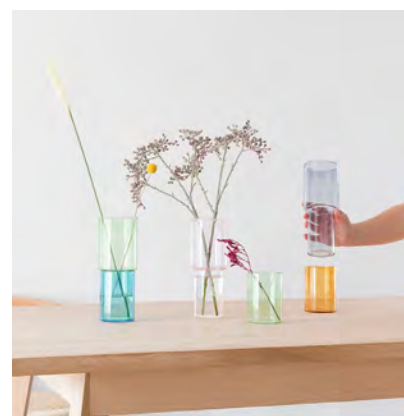

REVERSIBLE GLASS VASE

The perfect vessel for arranging your favourite florals, from a single bud to a full bouquet. A beautiful geometric object whether filled or empty. Use one way for a full arrangement or flip to create a single stem vase.

The dual-purpose vase allows you to make the most of your bouquet. As flowers start to fade, flip the vase and breathe new life into the remaining stems.

Hand-crafted from recycled borosilicate laboratory glass, the vases display clean geometric lines, complementing the natural florals within. Simply adding water creates a visual impact as the shapes within interact.

GLASS WATERING CAN

Dual colour glass watering can.
A useful and decorative piece crafted from borosilicate glass.
Water your beloved house plants in style, or display pretty florals.

STACKING GLASS VASE

Versatile, three-way handmade glass vase crafted from borosilicate glass for our signature clean and geometric lines.

The vases have three alternative uses: place the small beside the large to create a pair, place the small within the top of the large for a tall shallow vase, or place the large within the small for a traditional vase with a dual colour twist.