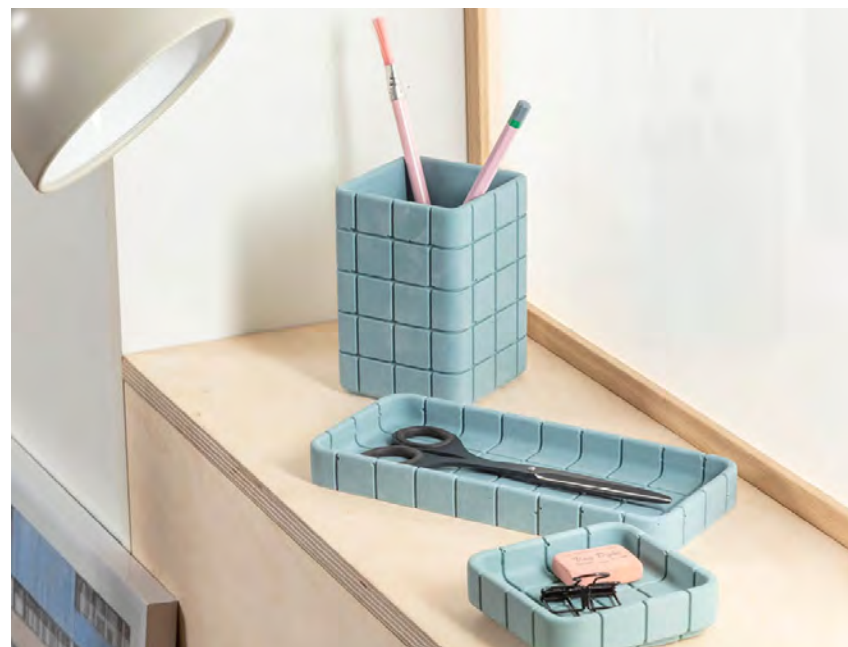

DESK TILE COLLECTION

The Desk Tile Collection allows unique stackable storage to keep a busy workspace tidy and ready to create. Items can be styled and stacked to suit your space, and our Plant Pot invites nature inside to promote productivity.