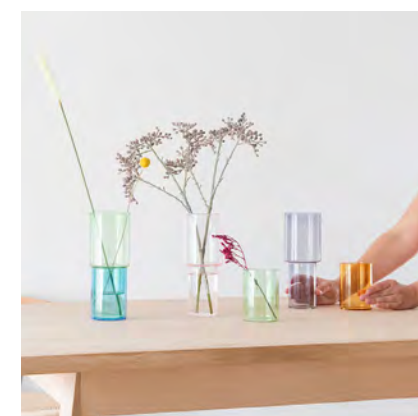

REVERSIBLE GLASS VASE

The perfect vessel for arranging your favourite florals, from a single bud to a full bouquet. A beautiful geometric object whether filled or empty. Use one way for a full arrangement or flip to create a single stem vase.

The dual-purpose vase allows you to make the most of your bouquet. As flowers start to fade, flip the vase and breathe new life into the remaining stems.

Hand-crafted from recycled borosilicate laboratory glass, the vases display clean geometric lines, complementing the natural florals within. Simply adding water creates a visual impact as the shapes within interact.

GLASS WATERING CAN

Dual colour glass watering can.
A useful and decorative piece crafted from borosilicate glass.
Water your beloved house plants in style, or display pretty florals.

STACKING GLASS VASE

Versatile, three-way handmade glass vase crafted from borosilicate glass for our signature clean and geometric lines.

The vases have three alternative uses: place the small beside the large to create a pair, place the small within the top of the large for a tall shallow vase, or place the large within the small for a traditional vase with a dual colour twist.