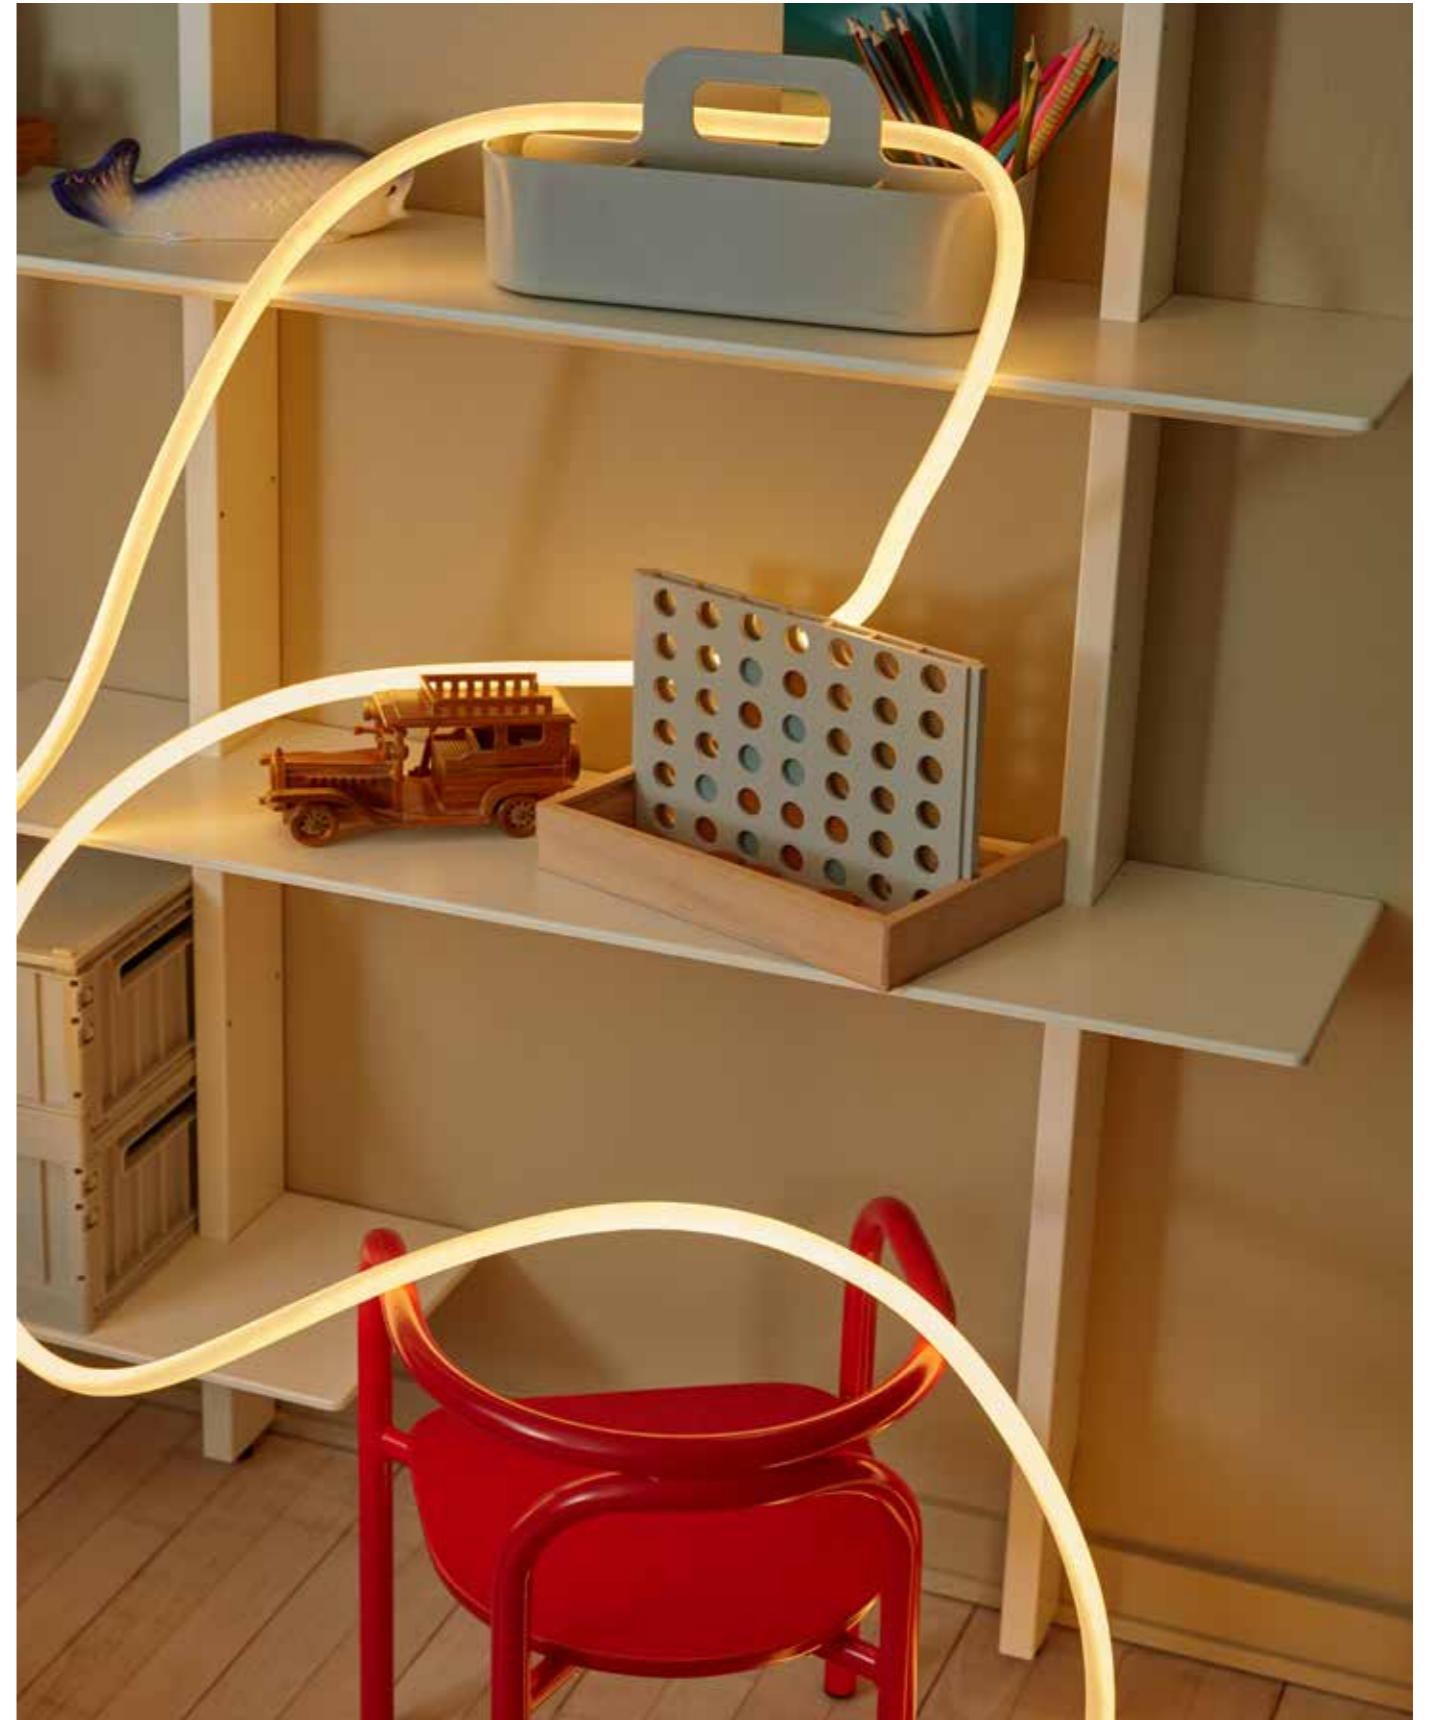

FLEX TUBE BY STUDIO ABOUT