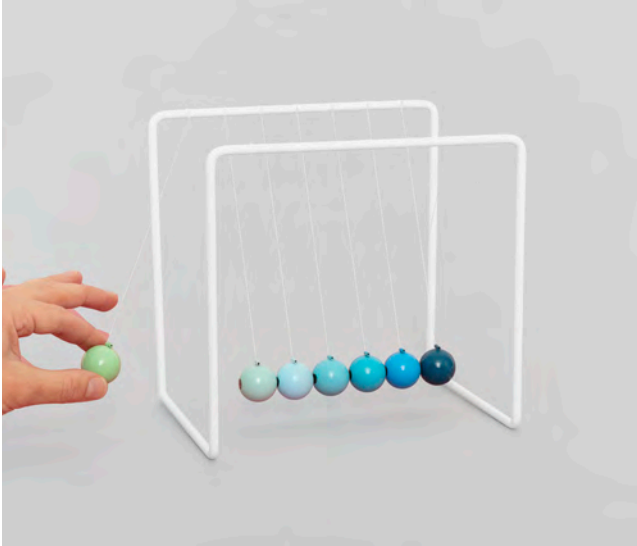

IDLE HANDS

GRADIENT NEWTON'S CRADLE

A colourful take on an iconic design.
Invite balance and calm into your workspace.
Enjoy the interaction of the colour gradient as the pendulum swings.

Dimensions: 180 x 165 x 135 mm