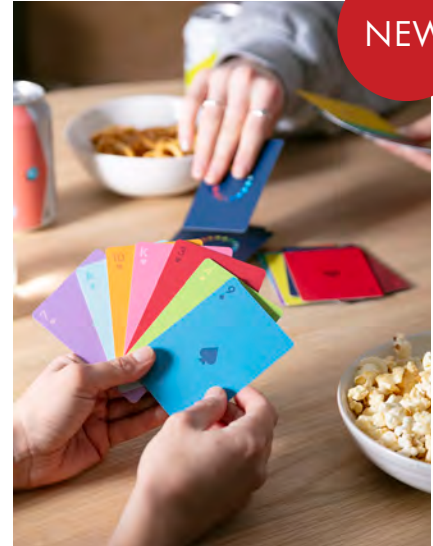

IDLE HANDS

GRADIENT PLAYING CARDS

Embrace colour theory whilst challenging your opponent to a game of cards. Each suit is a different hue, enjoy watching how the colours interact and relate to each other as the game unfolds.

Card dimensions: 89 x 64 mm