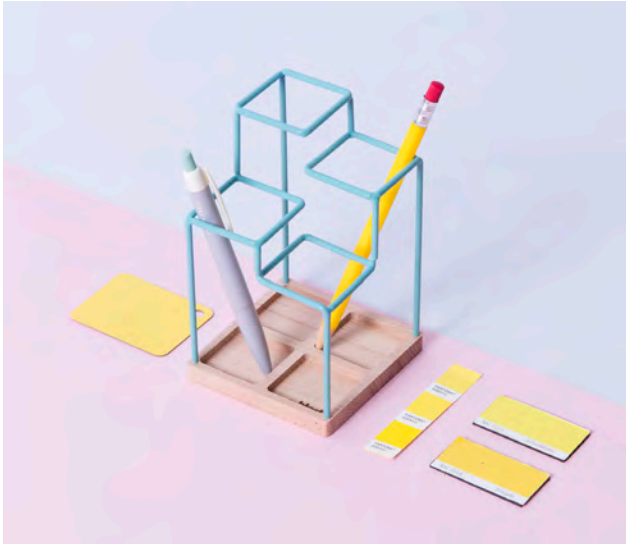

IDLE HANDS

SKETCH DESK TIDY

A three-dimensional sketch brought to life, inspired by architectural drawings from our studio. Our structural pen holder will bring functionality and style to the workspace.

Prized pens and pencils are displayed beautifully within this powder coated steel structure. It sits neatly within a sculpted FSC beech wooden base, providing a handy area for smaller items.

A modern take on the standard tube version, we wanted to create a more visually appealing design. Square columns are paired back to their simplest skeletal forms - inspired by architectural models.