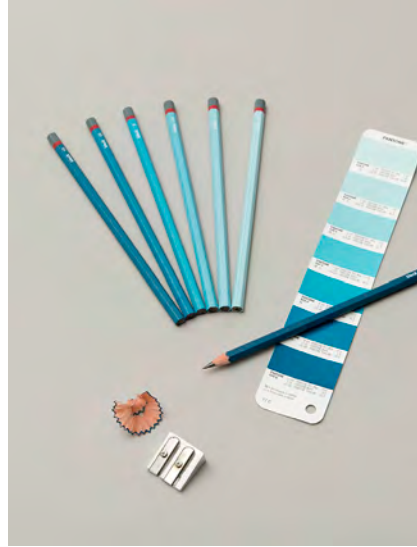

Take time to build, create and problem solve before returning to your day with a clear head.

Tile dimensions: 50 x 50 x 3.5 mm

IDLE HANDS

BLOCK PICK UP STICKS

Once the game of patience is won, take a mindful moment to re-model our sculptural wooden sticks and stand. The beautifully designed object sits elegantly on display until it's time for a rematch. Enjoy creating different patterns with the coloured sticks, inspired by an iconic modernist palette.

Dimensions: 215 x 68 mm

IDLE HANDS

GRADIENT SKETCHING PENCILS

Our pencil sets use a light to dark colour palette to guide the user through the graphite grades. They encourage exploration of drawing styles and techniques, from fine and precise to soft and free.

Each palette was selected from a single Pantone swatch card to create a smooth and subtle gradient. The colours allow the user to quickly locate the required graphite grade without interrupting creative flow.